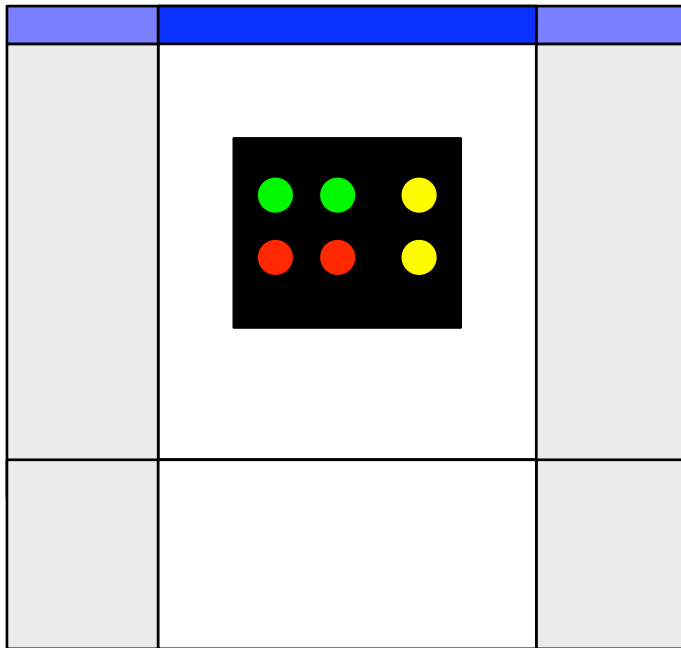

Templates for 2mm E-PVC

bumper slides

1B : Front coverplate

Front Left  
Bumper

Side Left  
Bumper

Left skirt

Side Left skirt

Front Right  
Bumper

Side Right  
Bumper

Right skirt

Side Right  
Skirt

Back skirt

Top view of baseplate and panels

left view : LED panel

front view

right side : power panel