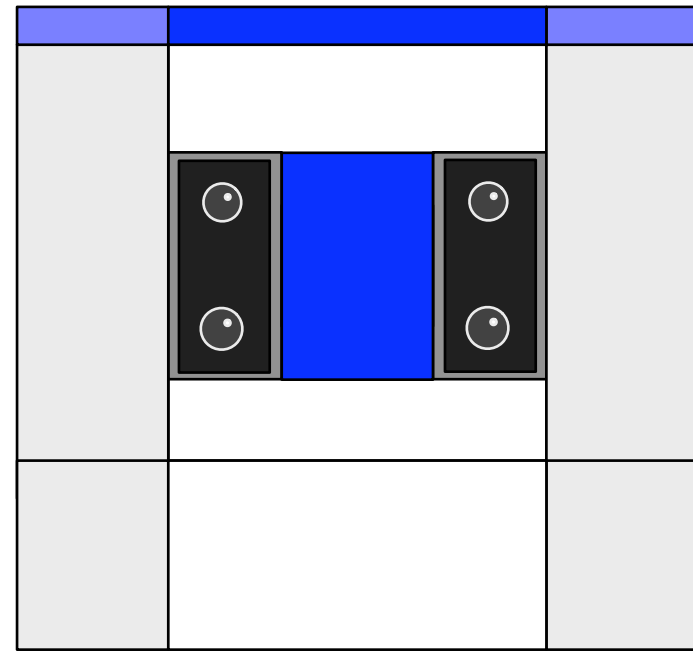

Templates for 2mm E-PVC

bumper slides

1B : Front coverplate

Front Left  
Bumper

Side Left  
Bumper

Left skirt

Side Left skirt

Front Right  
Bumper

Side Right  
Bumper

Right skirt

Side Right  
Skirt

Back skirt

Top view of baseplate and panels

left view : LED panel

front view

right side : power panel