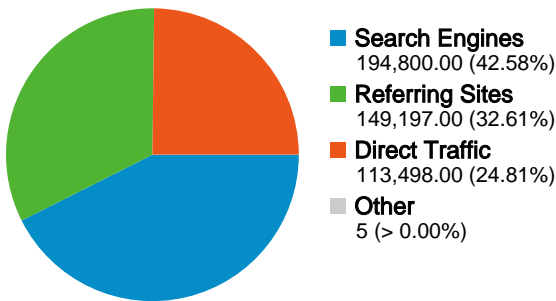

Traffic Sources Overview

Content Overview

Pages	Pageviews	% Pageviews
/	260,824	14.10%
/node/112	117,232	6.34%
/node/17	71,464	3.86%
/start	42,671	2.31%
/tracker	39,431	2.13%