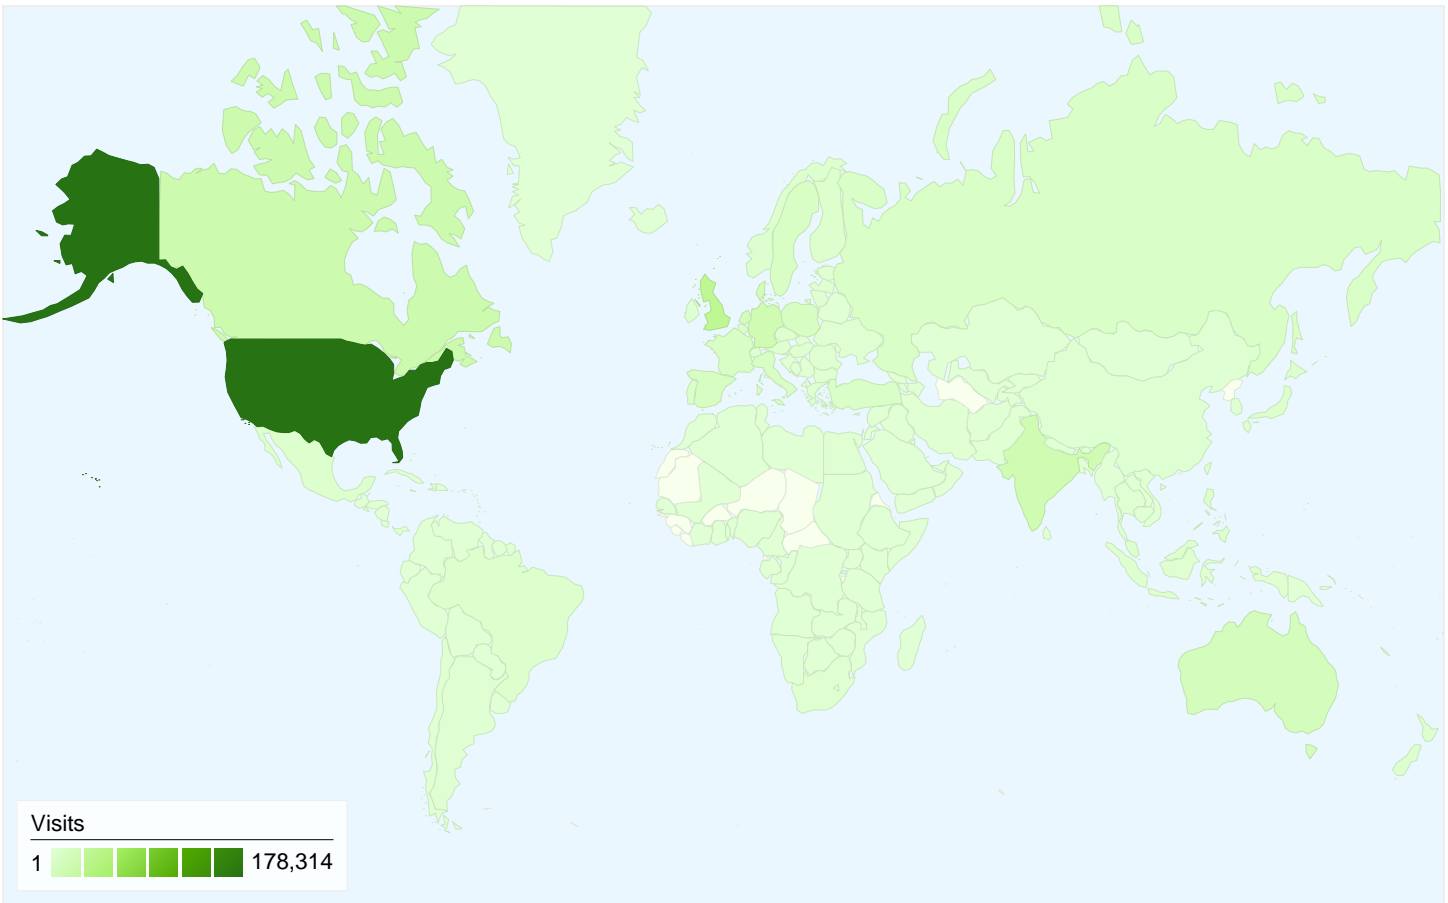

457,500 visits came from 198 countries/territories

Site Usage

Visits	Pages/Visit	Avg. Time on Site	% New Visits	Bounce Rate	
457,500 % of Site Total: 100.00%	4.04 Site Avg: 4.04 (0.00%)	00:04:52 Site Avg: 00:04:52 (0.00%)	66.61% Site Avg: 66.45% (0.24%)	52.58% Site Avg: 52.58% (0.00%)	
Country/Territory	Visits	Pages/Visit	Avg. Time on Site	% New Visits	Bounce Rate
United States	178,314	3.85	00:04:46	67.81%	53.23%
United Kingdom	33,321	4.21	00:04:51	66.57%	50.26%
Canada	20,450	3.82	00:05:13	72.34%	55.61%
Germany	18,001	4.19	00:04:18	67.22%	50.80%
India	17,510	3.03	00:04:11	83.72%	58.31%
Denmark	14,328	8.21	00:09:46	38.48%	25.92%
Australia	12,805	4.49	00:06:18	58.60%	47.36%
Netherlands	11,249	5.95	00:07:29	55.46%	39.78%
Poland	9,601	3.72	00:03:34	68.69%	57.45%
Spain	9,494	3.85	00:04:03	72.06%	54.13%