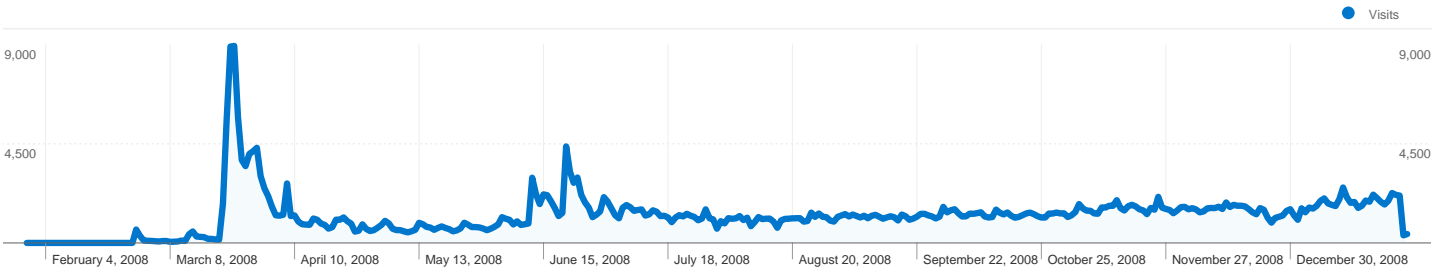

Site Usage

457,500 Visits

52.58% Bounce Rate

1,849,382 Pageviews

00:04:52 Avg. Time on Site

4.04 Pages/Visit

66.45% % New Visits

Visitors Overview

304,300 people visited this site

 **457,500 Visits**

 **304,300 Absolute Unique Visitors**

 **1,849,382 Pageviews**

 **4.04 Average Pageviews**

 **00:04:52 Time on Site**

 **52.58% Bounce Rate**

 **66.45% New Visits**

All traffic sources sent a total of 457,500 visits

Top Traffic Sources

Sources	Visits	% visits
google (organic)	182,502	39.89%
(direct) ((none))	113,498	24.81%
stumbleupon.com (referral)	21,450	4.69%
blog.makezine.com (referral)	7,768	1.70%
yahoo (organic)	7,563	1.65%

Pages on this site were viewed a total of 1,849,382 times

 1,849,382 Pageviews

 1,386,718 Unique Views

 52.58% Bounce Rate

Top Content

Pages	Pageviews	% Pageviews
/	260,824	14.10%
/node/112	117,232	6.34%
/node/17	71,464	3.86%
/start	42,671	2.31%
/tracker	39,431	2.13%