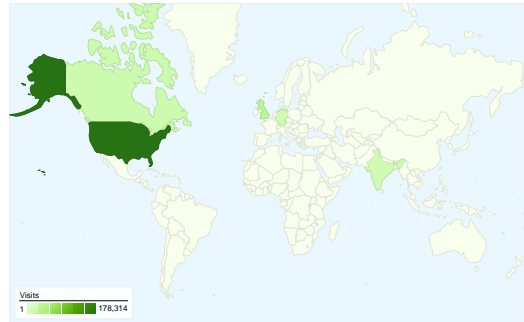

Site Usage

457,500 Visits

52.58% Bounce Rate

1,849,382 Pageviews

00:04:52 Avg. Time on Site

4.04 Pages/Visit

66.45% % New Visits

Visitors Overview

Visitors
304,300

Map Overlay world

Traffic Sources Overview

Content Overview

Pages	Pageviews	% Pageviews
/	260,824	14.10%
/node/112	117,232	6.34%
/node/17	71,464	3.86%
/start	42,671	2.31%
/tracker	39,431	2.13%

304,300 people visited this site

 **457,500 Visits**

 **304,300 Absolute Unique Visitors**

 **1,849,382 Pageviews**

 **4.04 Average Pageviews**

 **00:04:52 Time on Site**

 **52.58% Bounce Rate**

 **66.45% New Visits**

All traffic sources sent a total of 457,500 visits

Top Traffic Sources

Sources	Visits	% visits
google (organic)	182,502	39.89%
(direct) ((none))	113,498	24.81%
stumbleupon.com (referral)	21,450	4.69%
blog.makezine.com (referral)	7,768	1.70%
yahoo (organic)	7,563	1.65%