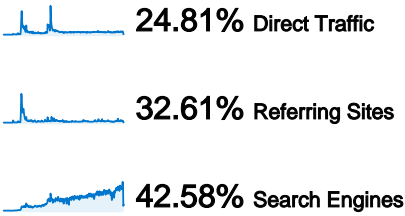

Top Traffic Sources

Sources	Visits	% visits
google (organic)	182,502	39.89%
(direct) ((none))	113,498	24.81%
stumbleupon.com (referral)	21,450	4.69%
blog.makezine.com (referral)	7,768	1.70%
yahoo (organic)	7,563	1.65%

Keywords	Visits	% visits
how to make a robot	13,047	6.70%
lets make robots	5,973	3.07%
letsmakerobots	4,208	2.16%
how to build a robot	3,767	1.93%
yellow drum machine	3,417	1.75%