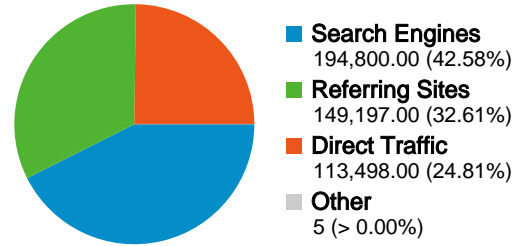

Site Usage

457,500 Visits

52.58% Bounce Rate

1,849,382 Pageviews

00:04:52 Avg. Time on Site

4.04 Pages/Visit

66.45% % New Visits

Visitors Overview

304,300 people visited this site

 **457,500 Visits**

 **304,300 Absolute Unique Visitors**

 **1,849,382 Pageviews**

 **4.04 Average Pageviews**

 **00:04:52 Time on Site**

 **52.58% Bounce Rate**

 **66.45% New Visits**

All traffic sources sent a total of 457,500 visits

Top Traffic Sources

Sources	Visits	% visits
google (organic)	182,502	39.89%
(direct) ((none))	113,498	24.81%
stumbleupon.com (referral)	21,450	4.69%
blog.makezine.com (referral)	7,768	1.70%
yahoo (organic)	7,563	1.65%

Pages on this site were viewed a total of 1,849,382 times

 1,849,382 Pageviews

 1,386,718 Unique Views

 52.58% Bounce Rate

Top Content

Pages	Pageviews	% Pageviews
/	260,824	14.10%
/node/112	117,232	6.34%
/node/17	71,464	3.86%
/start	42,671	2.31%
/tracker	39,431	2.13%